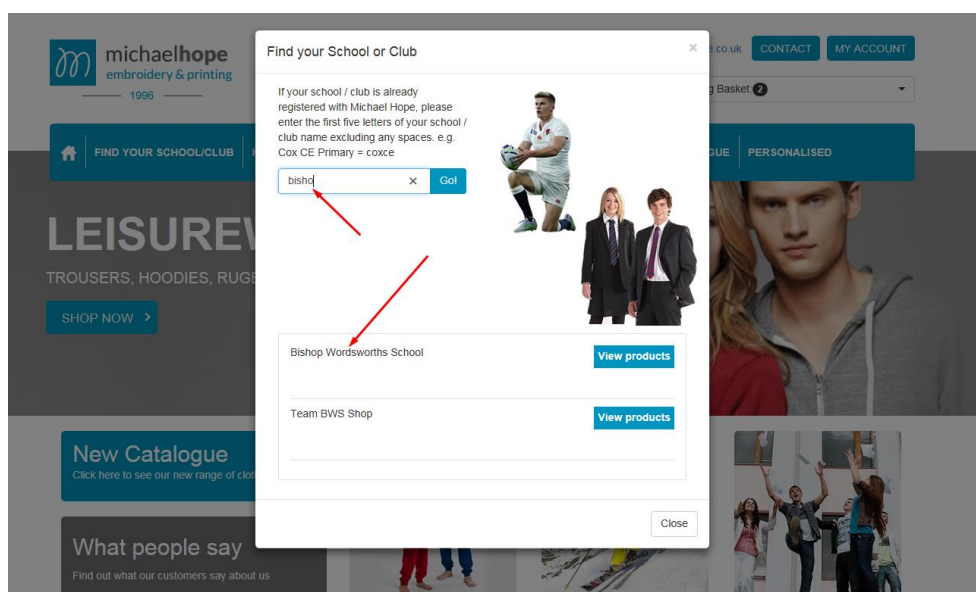

Ordering uniform

When you know your son's correct sizes, order online from Michael Hope and it will be delivered to home at a cost of £4.99. Do not use the FREE to school delivery even if he has an older brother at the school

Website – www.michaelhope.co.uk,

Click on 'Find your school/club, put in bisho, and then proceed as below